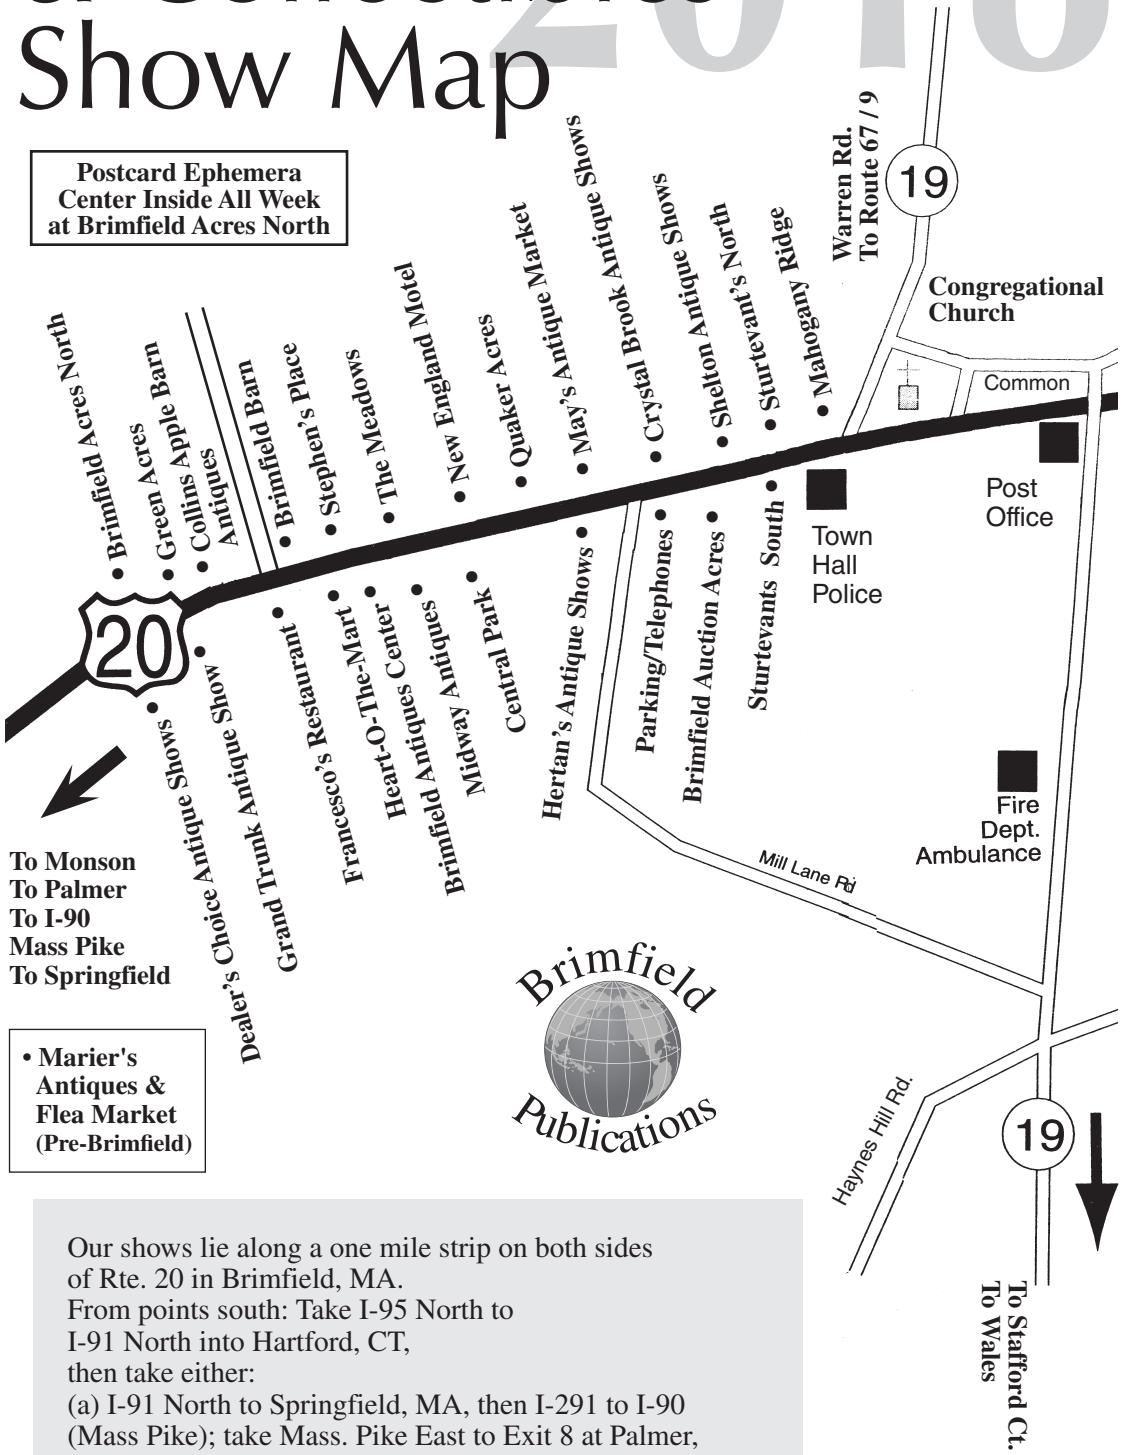

Brimfield Antiques & Collectibles Show Map

Postcard Ephemera Center Inside All Week at Brimfield Acres North

To Monson
To Palmer
To I-90
Mass Pike
To Springfield

• Marier's Antiques & Flea Market (Pre-Brimfield)

Our shows lie along a one mile strip on both sides of Rte. 20 in Brimfield, MA.
From points south: Take I-95 North to I-91 North into Hartford, CT, then take either:
(a) I-91 North to Springfield, MA, then I-291 to I-90 (Mass Pike); take Mass. Pike East to Exit 8 at Palmer, beyond exit booth turn right to first stoplight, turn left onto Rte. 20, go six miles east to Brimfield shows, or
(b) Take I-84 East to Sturbridge, MA, Rte. 20 West, six miles to Brimfield shows.

To Stafford Ct.
To Wales