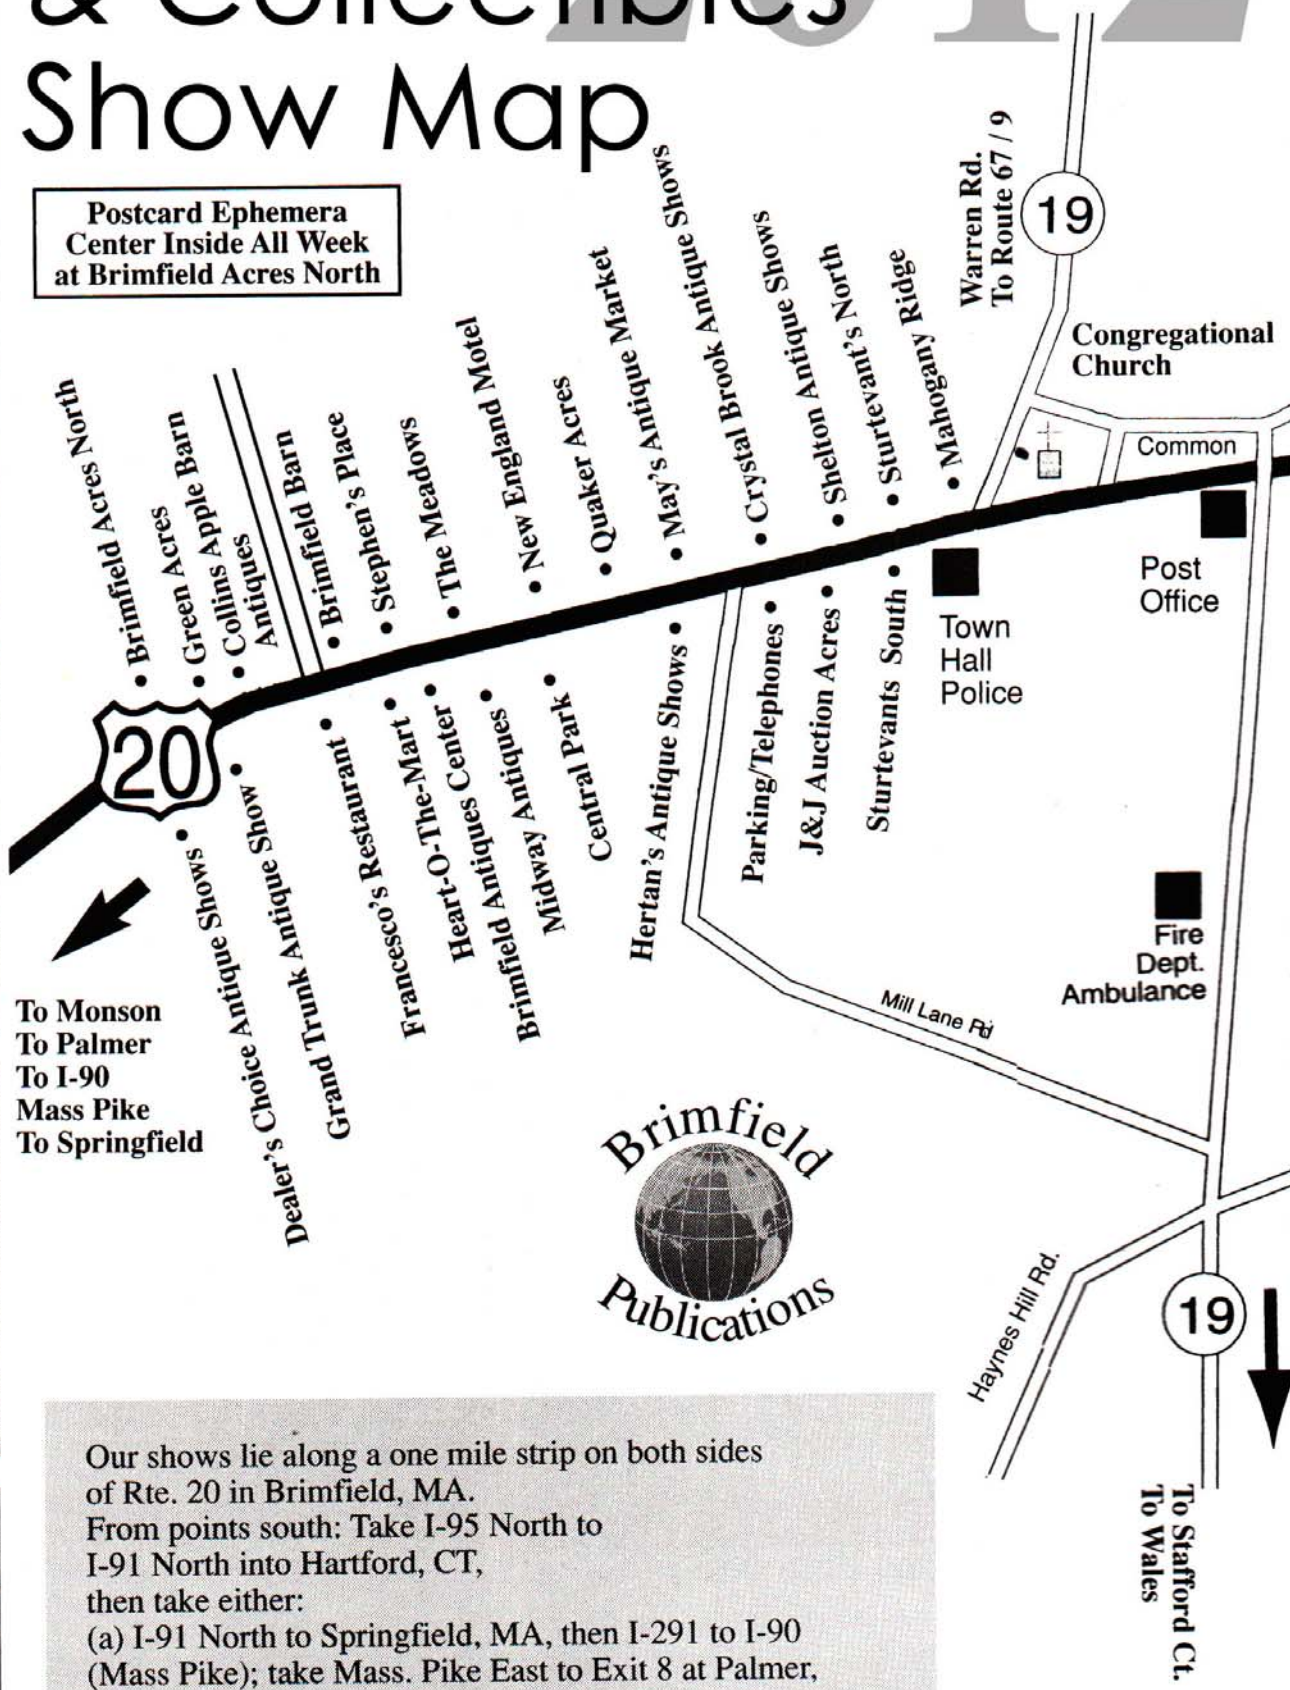

Brimfield Antiques & Collectibles Show Map

Postcard Ephemera Center Inside All Week at Brimfield Acres North

To Monson
To Palmer
To I-90
Mass Pike
To Springfield

Our shows lie along a one mile strip on both sides of Rte. 20 in Brimfield, MA.
From points south: Take I-95 North to I-91 North into Hartford, CT, then take either:
(a) I-91 North to Springfield, MA, then I-291 to I-90 (Mass Pike); take Mass. Pike East to Exit 8 at Palmer, beyond exit booth turn right to first stoplight, turn left onto Rte. 20, go six miles east to Brimfield shows, or
(b) Take I-84 East to Sturbridge, MA, Rte. 20 West, six miles to Brimfield shows.